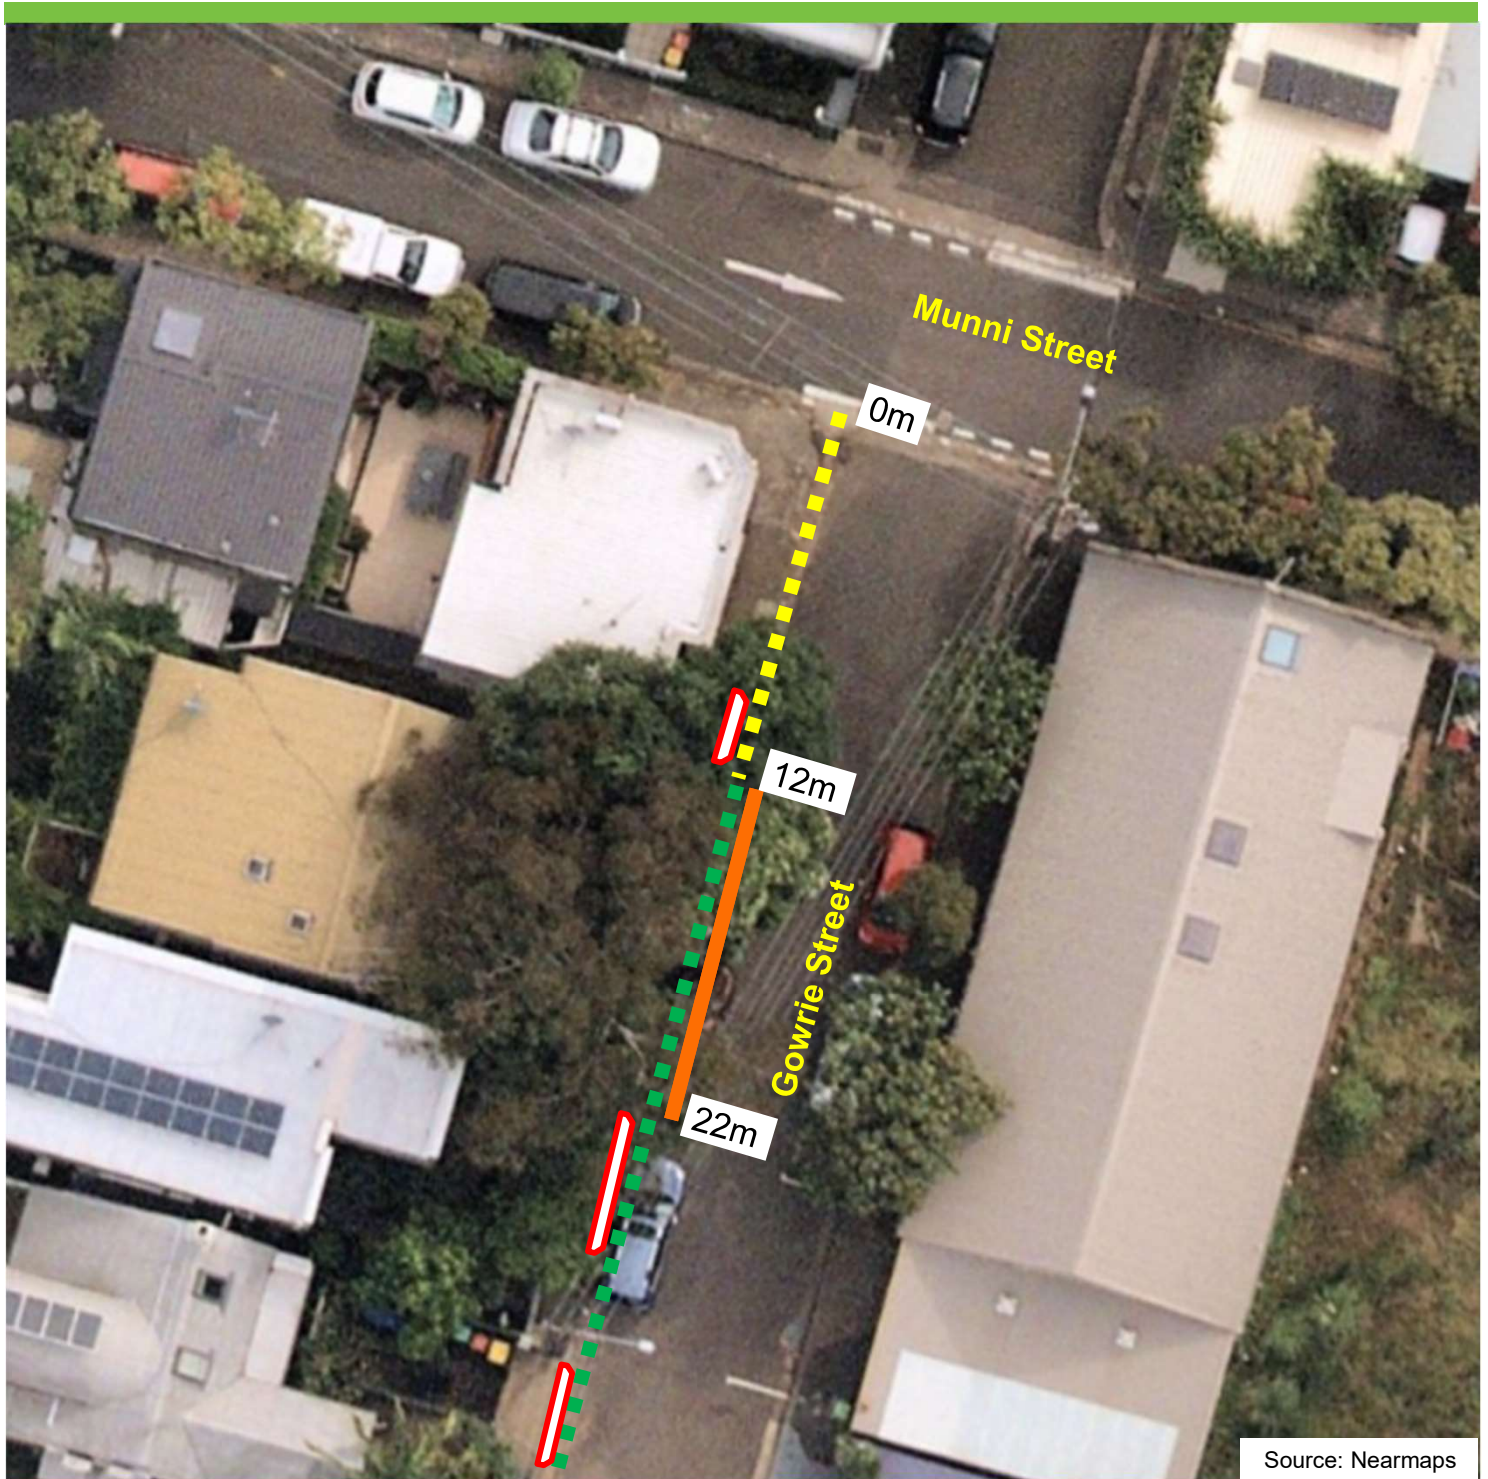

Gowrie Street, Newtown Proposed Works Zone

Source: Nearmaps

Existing

- ■ ■ "No Stopping"
- ■ ■ "2P 8am-10pm Permit Holders Excepted Area 36"

Proposed

- "Works Zone
7.30am-5.30pm Mon-Fri
7.30am-3.30pm Sat"
- - - "2P 5.30-10pm Mon-Fri, 3.30pm-10pm Sat, 8am-10pm Sun Permit Holders Excepted Area 36"